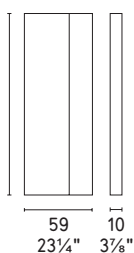

Viewpoints

design
Busetti Garuti Redaelli

NEW

GMR GMB

160
63"

60
23⅝"